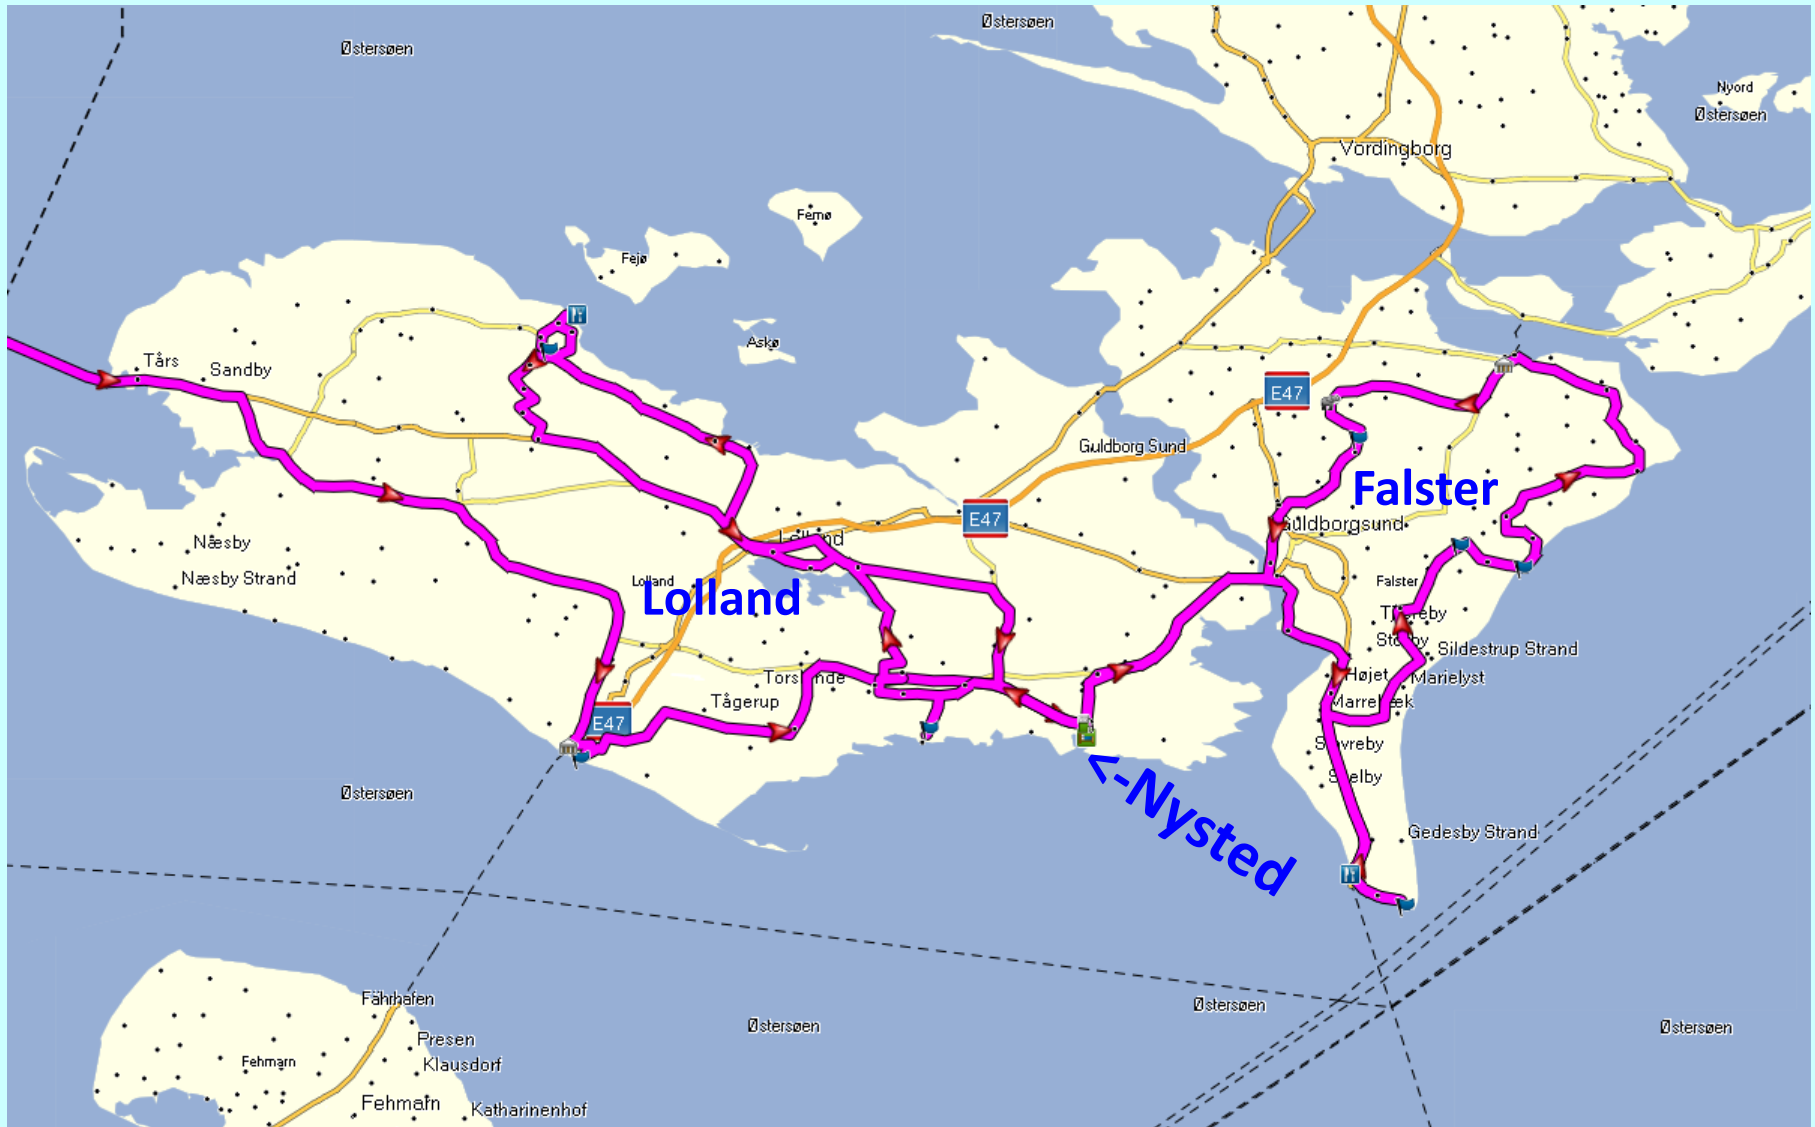

# LF-01 - Lunden – Nysted (303 km)

# LF-02 – Lolland rundt (115 km)

# LF-04 – Nysted – Silkeborg (398 km)